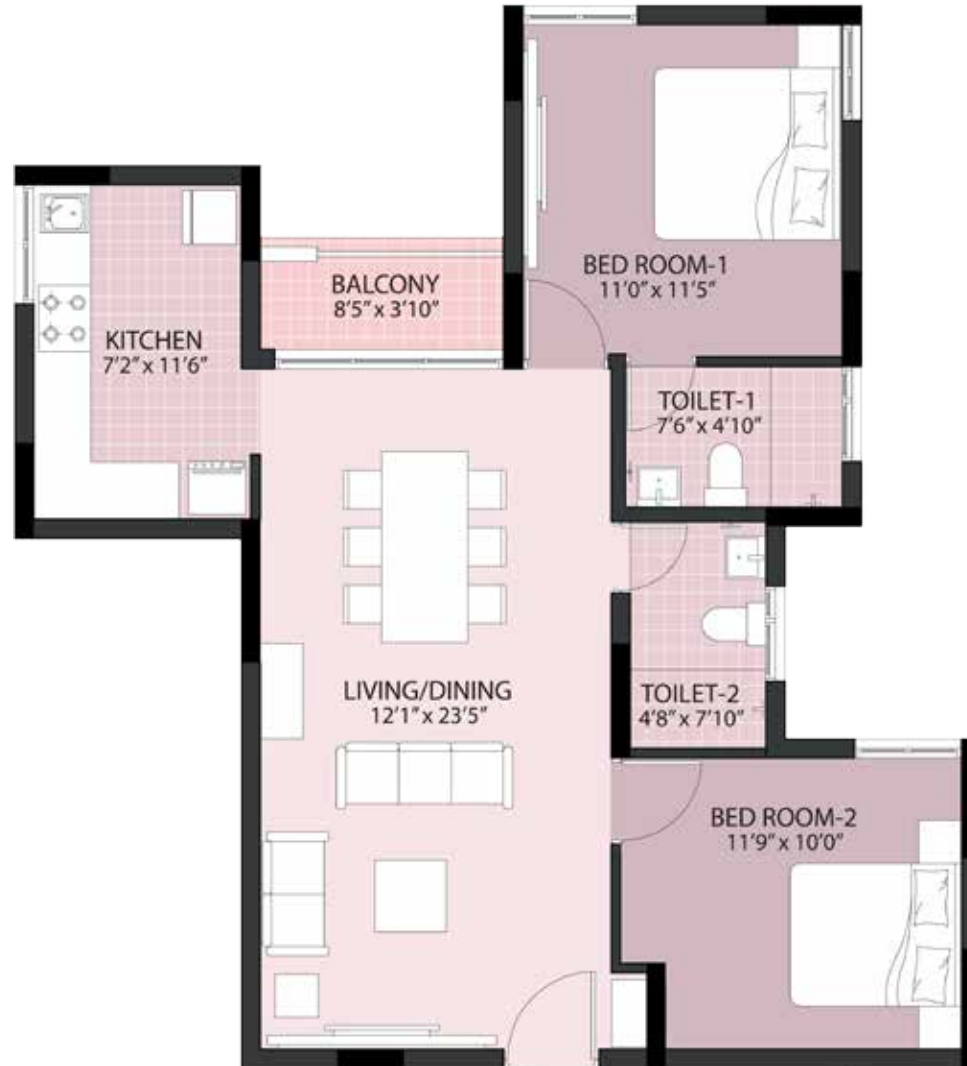

# HEIGHTS 8 - TYPICAL FLOOR PLAN (18 FLOORS)

R Regular   D Deluxe   P Premium

# 1 BHK

**695 SQ.FT.**

## 2 BHK

**875 SQ.FT.**

## 2 BHK

**985 SQ.FT.**