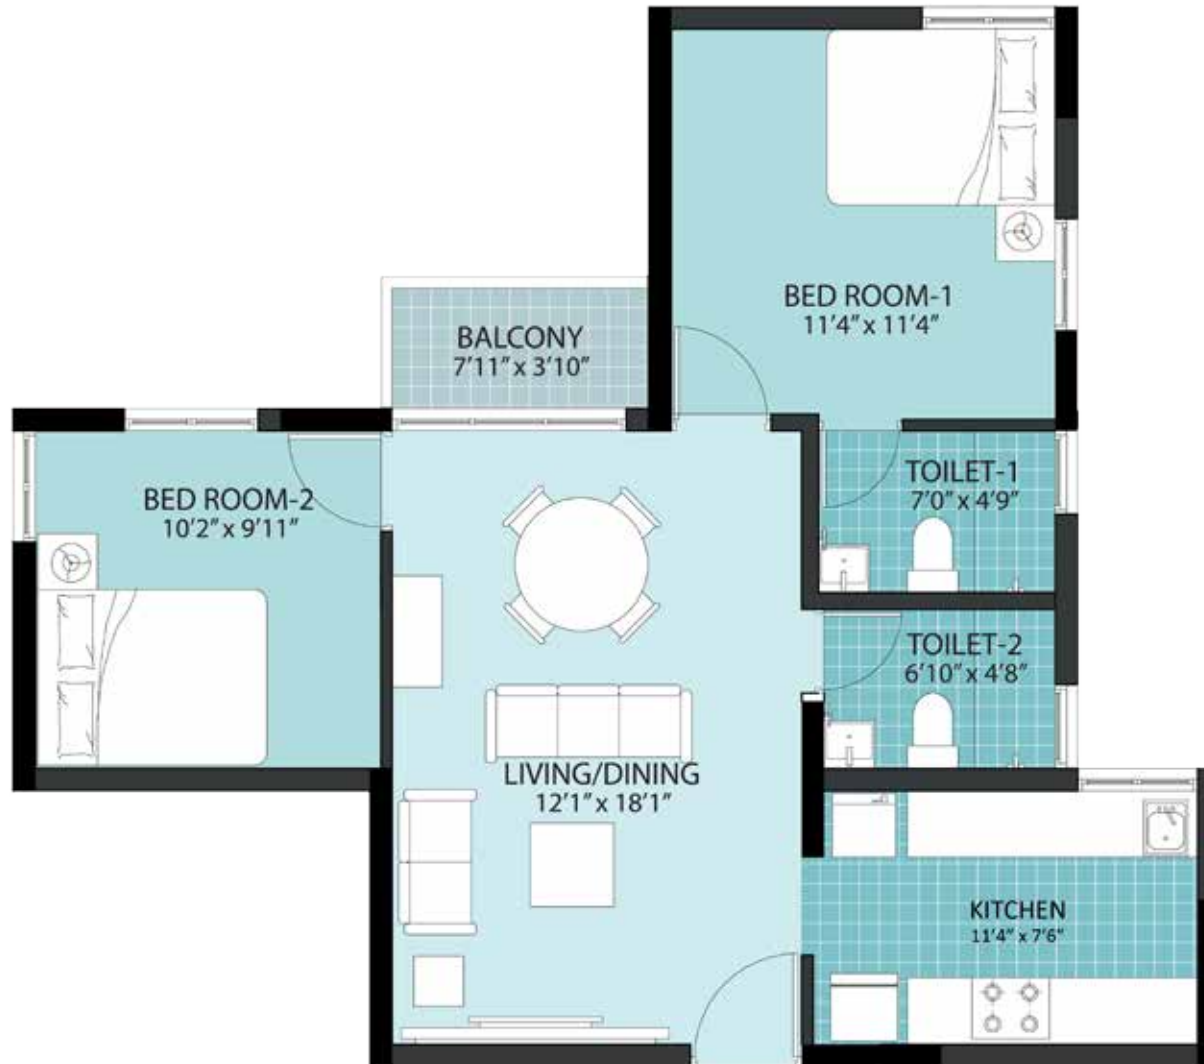

# HEIGHTS 6 - TYPICAL FLOOR PLAN (18 FLOORS)

R Regular  
 D Deluxe  
 P Premium

# HEIGHTS 8 - TYPICAL FLOOR PLAN (18 FLOORS)

R Regular   D Deluxe   P Premium

# 1 BHK

**695 SQ.FT.**

## 2 BHK

**875 SQ.FT.**